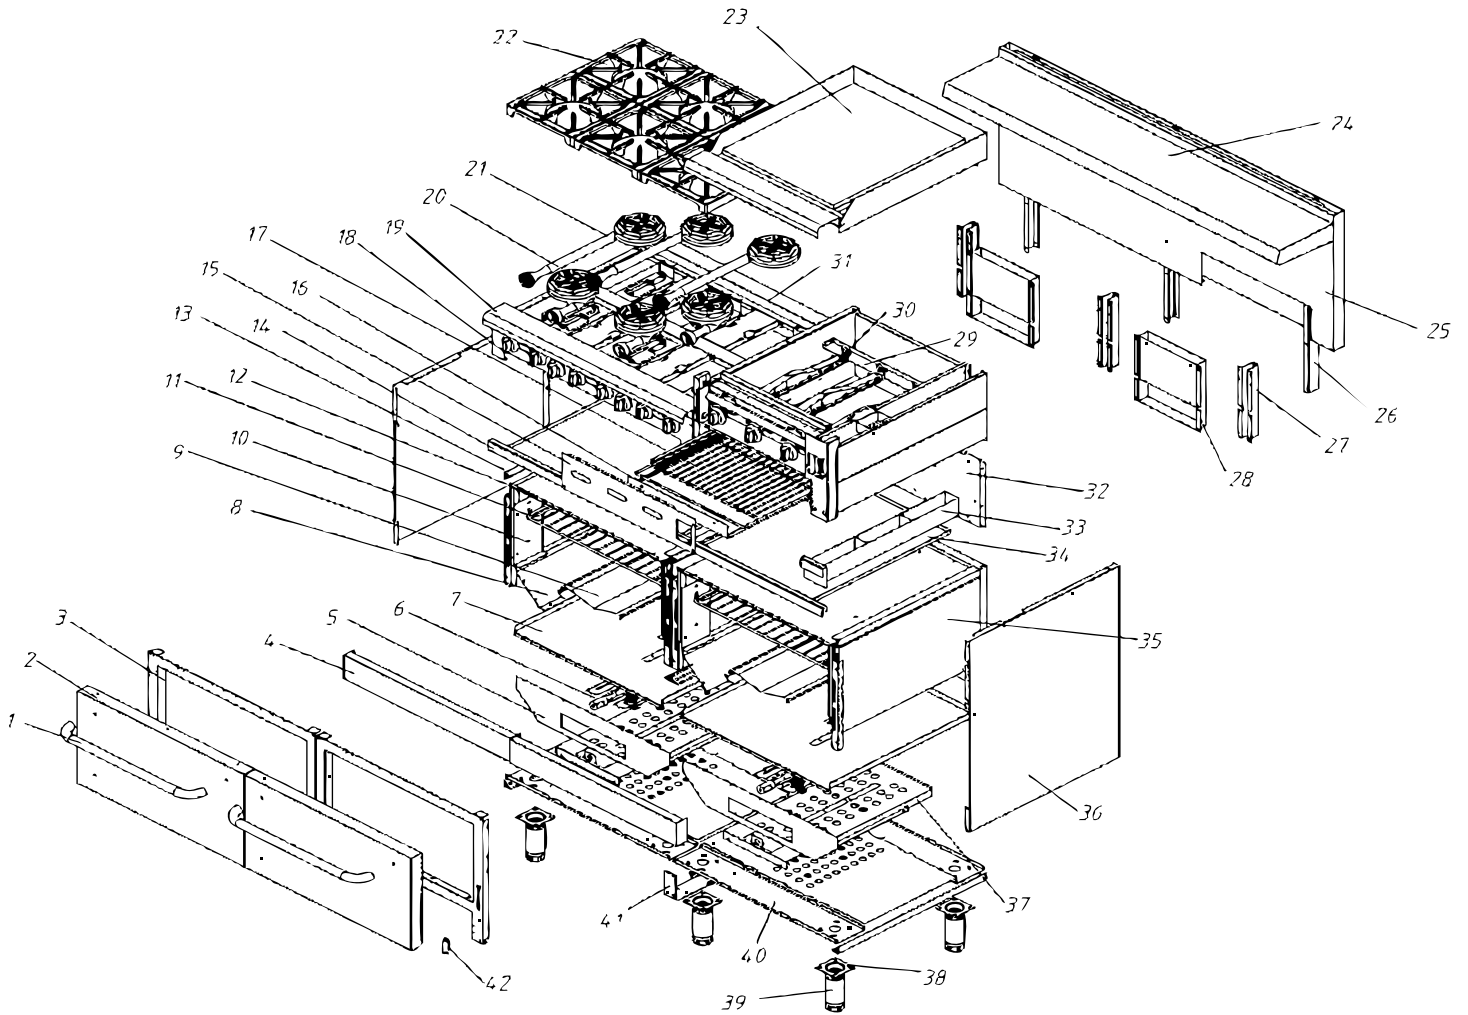

Parts Breakdown

Model CE-CN-0609-L 46124

Parts Breakdown

Model CE-CN-0609-L 46124

Item No.	Description	Position	Item No.	Description	Position	Item No.	Description	Position
66200	Leg for 46124	6	68158	Pilot Valve (Open Burner) Dual AP6 for 46124	19c	66212	Grate for 46124	24
68156	Oven Pilot (LP) for 46124	7a	68159	Pilot Valve (Griddle) Single AP7 for 46124	19d	66214	Griddle Burner for 46124	38
66202	Oven Burner for 46124	13	68160	Pilot for 46124	19e	AM726	Wiring Grid for Oven for 46124	42
66203	Knob for Burner for 46124	19	68161	Thermostat Valve for Oven for 46124	19f	66216	Grid Rack for 46124	42a
66204	Knob for Oven for 46124	19a	66210	Front Burner Assembly for 46124	23	66217	Thermocouple for 46124	44
68157	Valve for 46124	19b	66211	Rear Burner Assembly for 46124	23a			